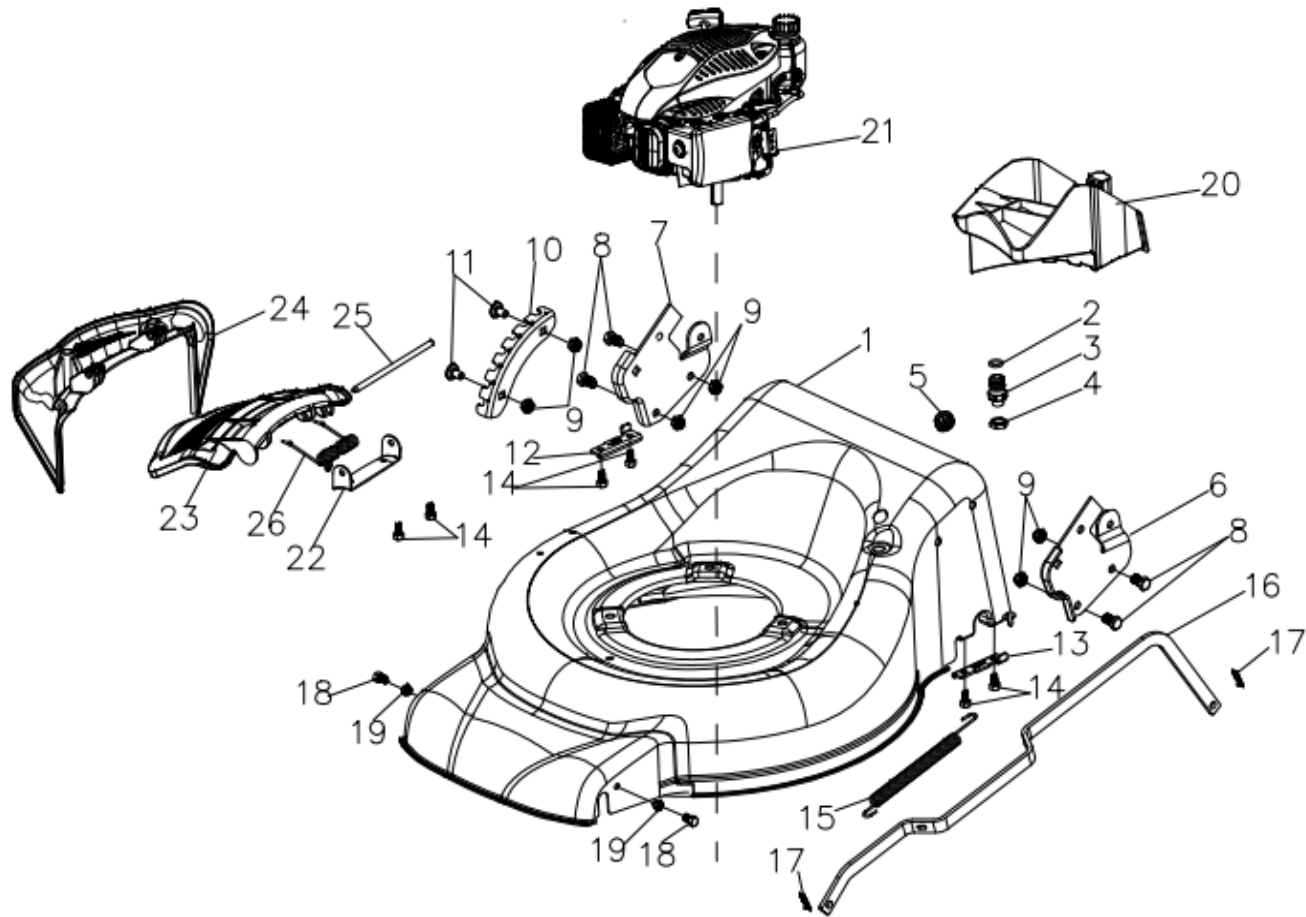

1	20340060130	foam pipe	1	
2	70540083830	stop lever	1	
3	70550100130	Self-propelled Lever	1	
4	70500550031	upper handrail	1	
5	70230090000	Rope Guide	1	
6	60130020000	Cap nut	1	
7	70050120000	Brake Cable Assy plate	1	
8	60060590000	Bolt	2	
9	60150080000	Self-locking nut	2	
10	20030030000	Plastic stopper	1	
11	70810030000	brake cable	1	
12	70780080000	selfpropelled cable	1	
13	20580020830	quick fix knob	2	
14	60250080000	Pin	2	
15	70220020000	Quick Fix Handle	2	
16	70050180000	lock for fast fix handle	2	
17	60190140000	flat washer	4	
18	20040140830	triangle knob	2	
19	60140080000	Hexagon nut	4	
20	70520210031	lower handrail	1	
21	20240020000	fastener	1	
22	60060420000	Hexagon head bolts	2	
23	60040090000	half round head square neck bolts	2	
24	60150020000	Hex lock nut	2	
25	20040050830	triangle knob	2	

1	70740651130	deck welding assy.	1	
2	60370020000	"0" ring	1	
3	20460010000	inlet	1	
4	20460030000	Pipe connector nut	1	
5	20590020000	cable stopper	1	
6	70070290000	left handle bracket	1	
7	70070300000	left handle bracket	1	
8	60060930000	Hexagon head bolts	4	
9	60150020000	Hex lock nut	6	
10	70250110000	height adjustment board	1	
11	60040020000	half round head square neck	2	

1	70850541000	rear drive assy.	1	
	20270010830	height adjustment ball	1	
2	70860370000	petrol engine	1	
3	20430030440	rear wheel axle sleeve	2	
4				
5	60200090000	Gasket	2	
6	20610060000	inner cover of hub	2	
7	60240060000	spring washer	6	
8	21070030000	selfpropelled ratchet washer	2	
9	70300190000	Ratchet Wheel L	1	
10	70300200000	Ratchet Wheel R	1	
11	60290070000	bratchet pin	2	
12	20880154000	wheel assy.	2	
13				
14	60150090000	Self-locking nut	2	
15	20620100830	outer cover of hub	2	
16	60410610000	selfpropelled spring	1	
17	60320210000	v belt	1	
18	20430140000	rear wheel axle sleeve	2	
19	70050230000	Brake spring	1	