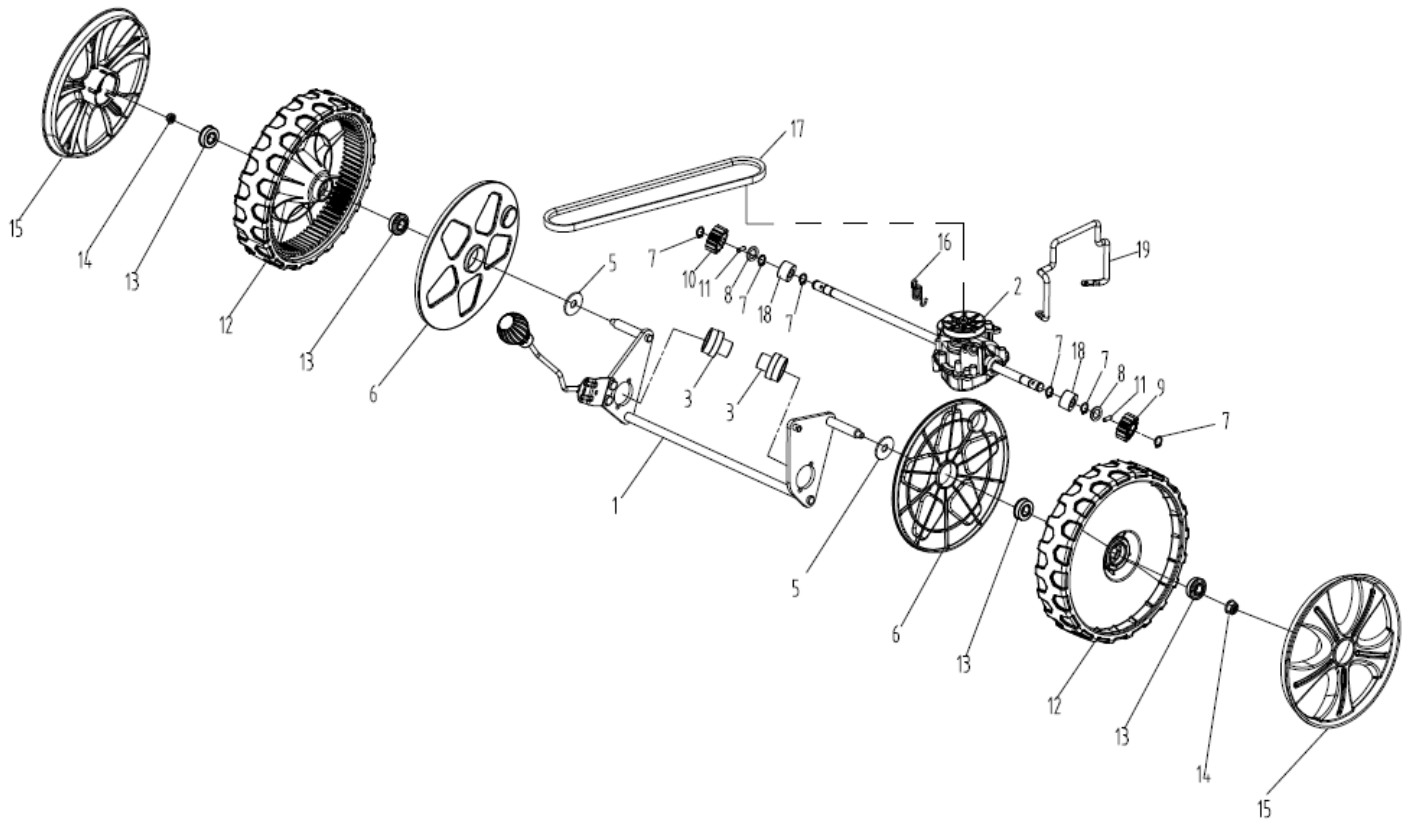

1	20340060130	foam pipe	1	
2	70540083830	stop lever	1	
3	70550100130	Self-propelled Lever	1	
4	70500550031	upper handrail	1	
5	70230090000	Rope Guide	1	
6	60130020000	Cap nut	1	
7	70050120000	Brake Cable Assy plate	1	
8	60060590000	Bolt	2	
9	60150080000	Self-locking nut	2	
10	20030030000	Plastic stopper	1	
11	70810030000	brake cable	1	
12	70780080000	selfpropelled cable	1	
13	20580020830	quick fix knob	2	
14	60250080000	Pin	2	
15	70220020000	Quick Fix Handle	2	
16	70050180000	lock for fast fix handle	2	
17	60190140000	flat washer	4	
18	20040140830	triangle knob	2	
19	60140080000	Hexagon nut	4	
20	70520210031	lower handrail	1	
21	20240020000	fastener	1	
22	60060420000	Hexagon head bolts	2	
23	60040090000	half round head square neck bolts	2	
24	60150020000	Hex lock nut	2	
25	20040050830	triangle knob	2	

1	70740651130	deck welding assy.	1	
2	60370020000	"0" ring	1	
3	20460010000	inlet	1	
4	20460030000	Pipe connector nut	1	
5	20590020000	cable stopper	1	
6	70070290000	left handle bracket	1	
7	70070300000	left handle bracket	1	
8	60060930000	Hexagon head bolts	4	
9	60150020000	Hex lock nut	6	
10	70250110000	height adjustment board	1	
11	60040020000	half round head square neck	2	

1	70850541000	rear drive assy.	1	
	20270010830	height adjustment ball	1	
2	70860370000	petrol engine	1	
3	20430030440	rear wheel axle sleeve	2	
4				
5	60200090000	Gasket	2	
6	20610060000	inner cover of hub	2	
7	60240060000	spring washer	6	
8	21070030000	selfpropelled ratchet washer	2	
9	70300190000	Ratchet Wheel L	1	
10	70300200000	Ratchet Wheel R	1	
11	60290070000	bratchet pin	2	
12	20880154000	wheel assy.	2	
13				
14	60150090000	Self-locking nut	2	
15	20620100830	outer cover of hub	2	
16	60410610000	selfpropelled spring	1	
17	60320210000	v belt	1	
18	20430140000	rear wheel axle sleeve	2	
19	70050230000	Brake spring	1	