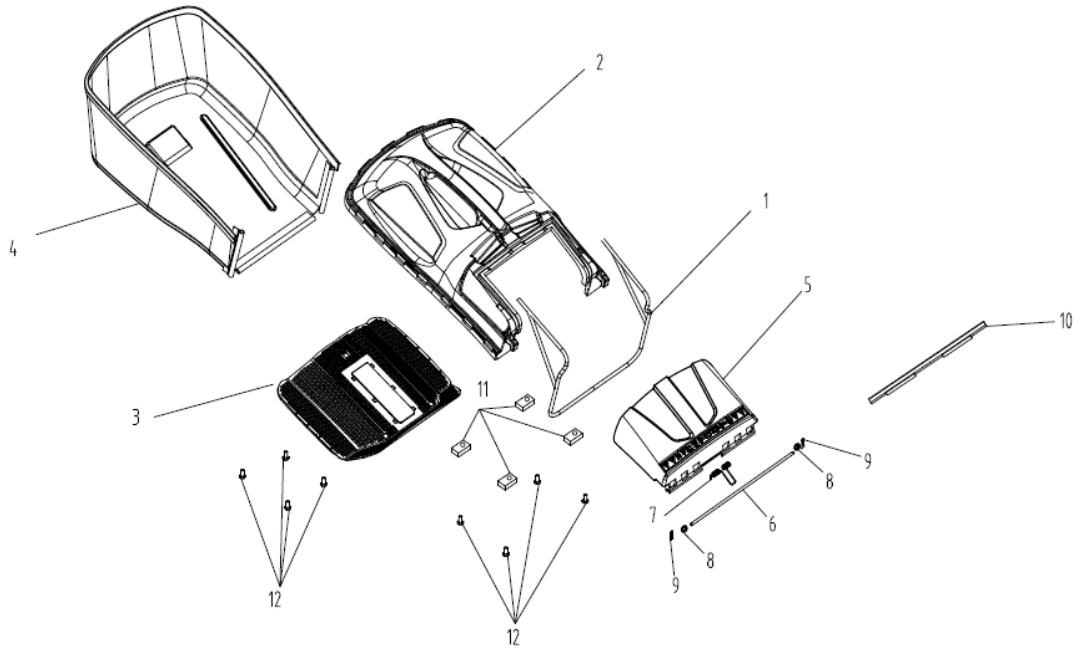

1	70010090000	fabric metal frame	1	
2	20080090000	top of grass box	1	
3	21010010830	filter net of grass bag	1	
4	20050080033	fabric grass bag	1	
5	20380090000	rear discharge cover	1	
6	70030050000	Shaft for rear discharge cover	1	
7	60380240000	cover spring	1	
8	60220010000	lock washer	2	
9	20750070000	rear discharge cover dust proof board	1	
10	60300030000	R type pin	2	
11	70040100000	blade washer	4	
12	60170290000	Phillips flat head self tapping screw	8