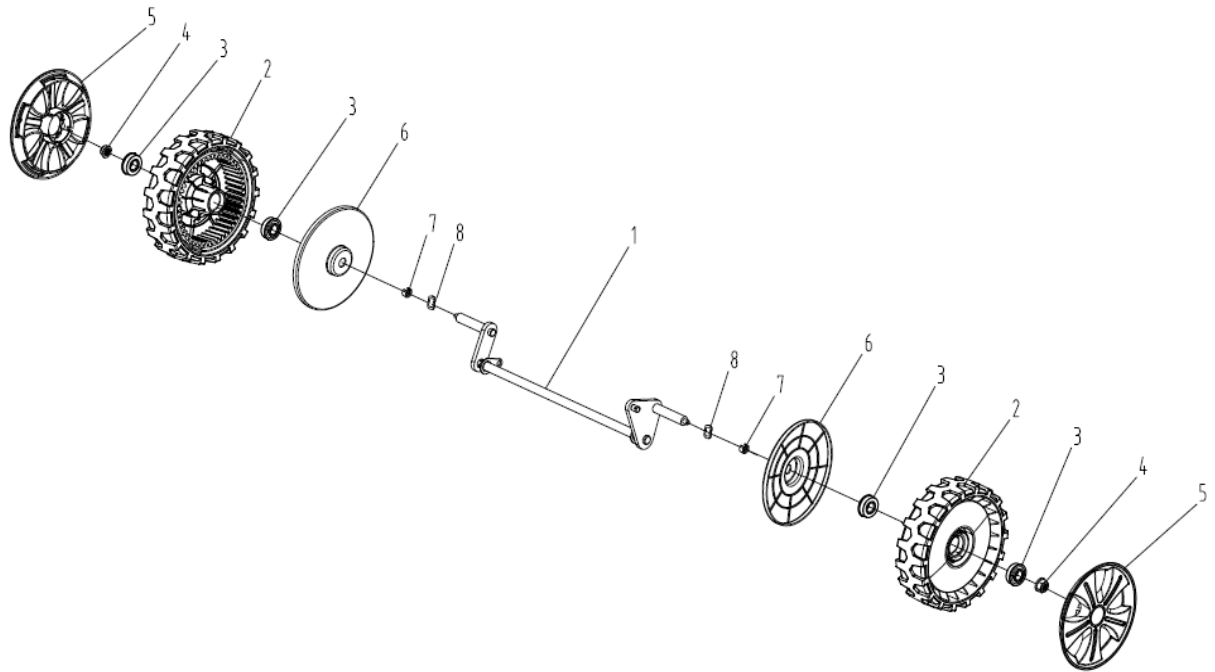

1	70840170000	front drive assy.	1	
2	20880161000	wheel assy	2	
3			4	
4	60150090000	Self-locking nut	2	
5	20620080830	outer cover of hub	2	
6	20610120000	inner cover of hub	2	
7	60180110000	Resilient washer	2	
8	20140170000	front bracket fastener	2